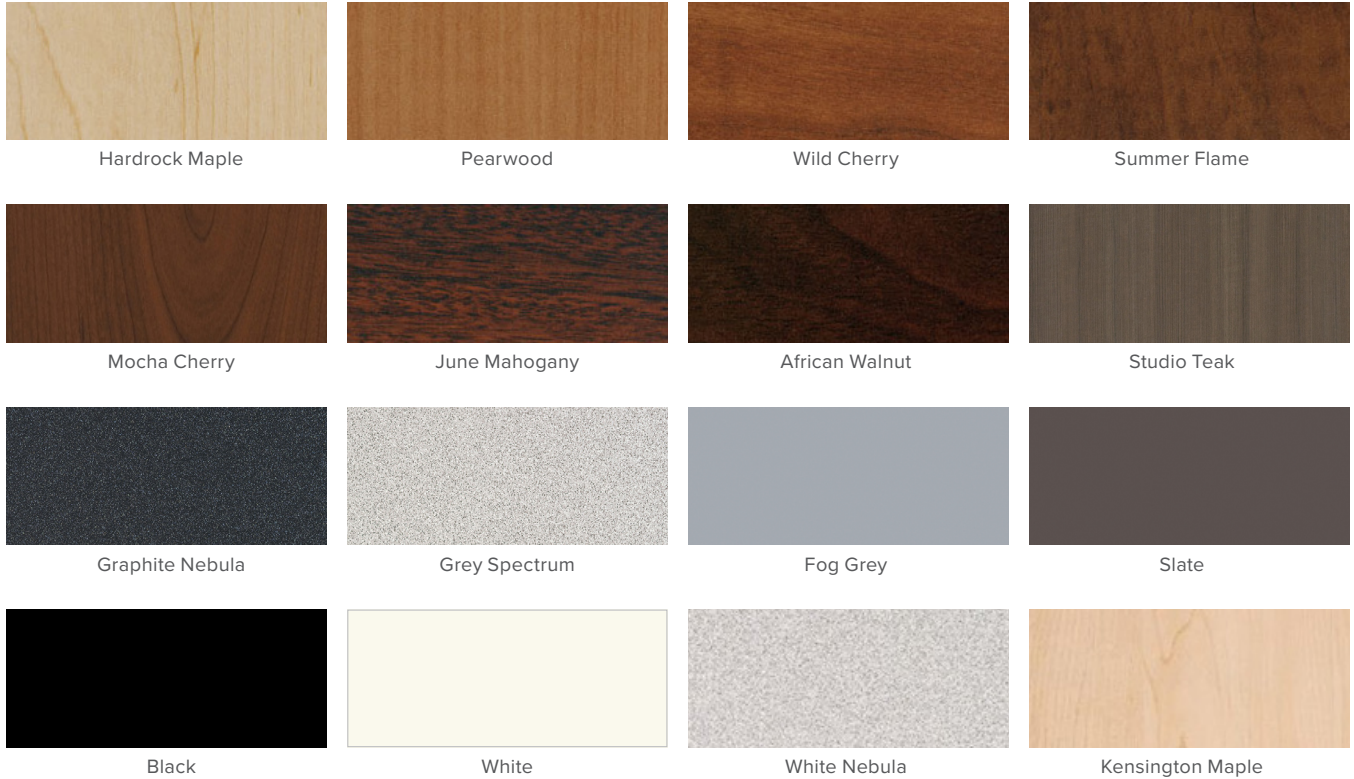

## Standard Finishes

Our standard finishes are available in thermo fused laminate (TFL) or high pressure laminate (HPL). In addition to our standard finishes we have access to an extensive catalog of colors and textures for HPL.

## Premium Finishes

These finishes come in several subtle textures that enhance the feel and look of the furniture.

\*Premium Finishes are available for a 10% upcharge. Call or email for HPL prices.